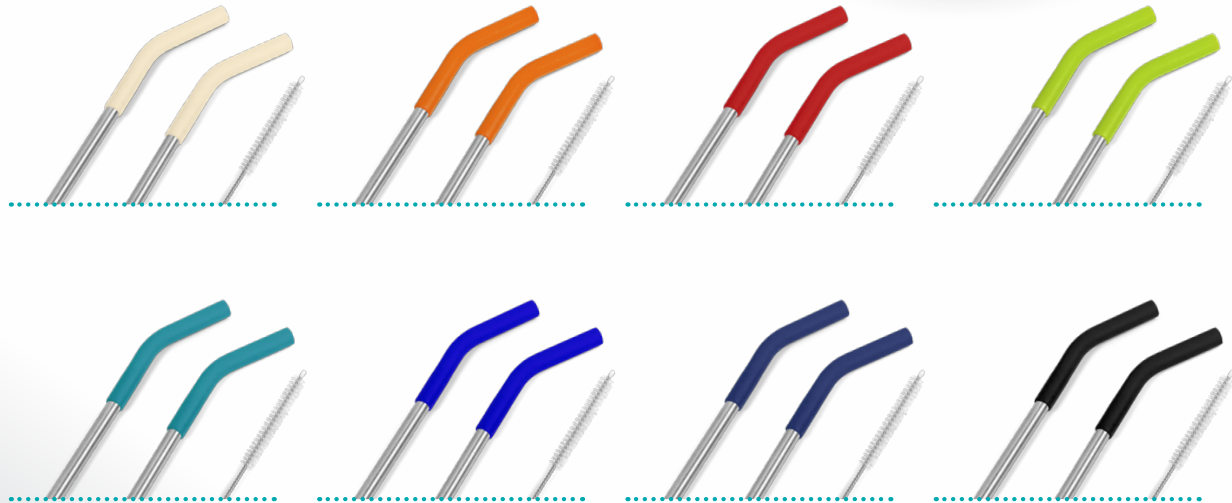

BL BU CM L N O R TQ

KOOSH-9005
KOOSHTY SLURP STRAW SET

Two Straws: 22 (h) • stainless steel & food-grade silicone

Brush Cleaner: 20 (h)

• packaged in a Kooshty gift tube

Kooshty®

KOOSH-8208
KOOSHTY NEO GLASS
WATER BOTTLE - 500ML