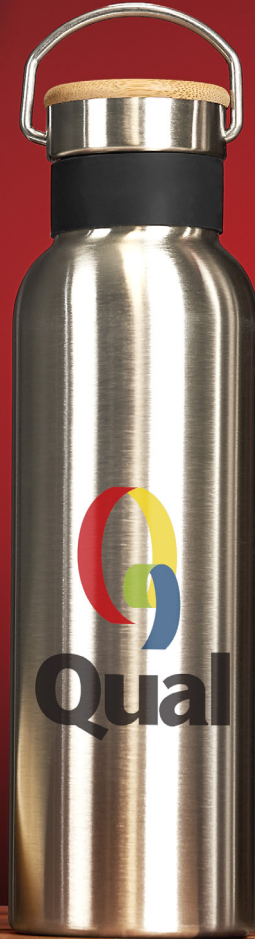

Ask your Barista for a
GRANDE-TO-GO
and reduce the use of
disposable coffee cups

KOOSH-9135
KOOSHTY TYPHOON
DOUBLE-WALL TUMBLER - 450ML

· 21.5 (h) · PP & stainless steel · 450ml

· packaged in a Kooshty gift box

KOOSH-8911

KOOSHTY CONGO VACUUM WATER BOTTLE - 600ML

• 25 (h) • bamboo, food-grade silicone & stainless steel • 600ml

• packaged in a Kooshty gift box

GF-KS-929-B

KOOSHTY COLOSSUS VACUUM WATER BOTTLE - 1 LITRE