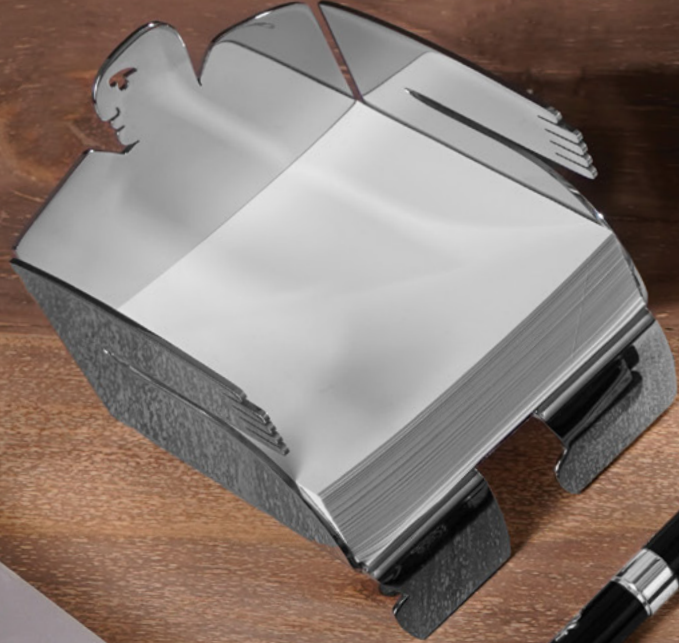

# 6 OFFICE

**PEN HOLDER**  
**embrace**  
XPNH-EM  
L: 75mm x W: 65mm x H: 100mm, 212g  
Cast Aluminium

**PEN**  
**point of view**  
PEN-POV  
L: 138mm x W: 15mm x H: 7mm, 32g  
Enamelling on Brass

**KEY RING**  
**soleil**  
18KR-SO  
HL: 60mm x W: 35mm x H: 35mm, 30g  
Stainless Steel