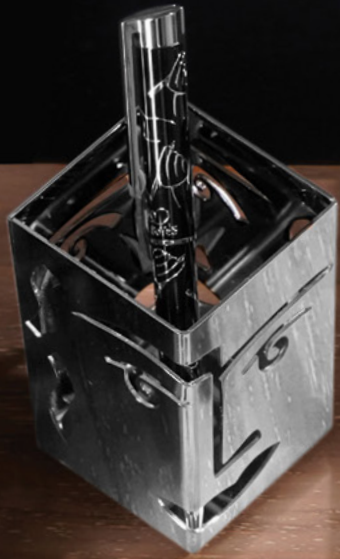

**OVEN GLOVE**

**succulent faces**

UOG-SFC-PE-BL

L: 320mm x W: 175mm, 116g

100% Cotton

# 6 OFFICE

**PEN HOLDER**  
**embrace**  
XPNH-EM  
L: 75mm x W: 65mm x H: 100mm, 212g  
Cast Aluminium

**PEN**  
**point of view**  
PEN-POV  
L: 138mm x W: 15mm x H: 7mm, 32g  
Enamelling on Brass

**KEY RING**  
**soleil**  
18KR-SO  
HL: 60mm x W: 35mm x H: 35mm, 30g  
Stainless Steel