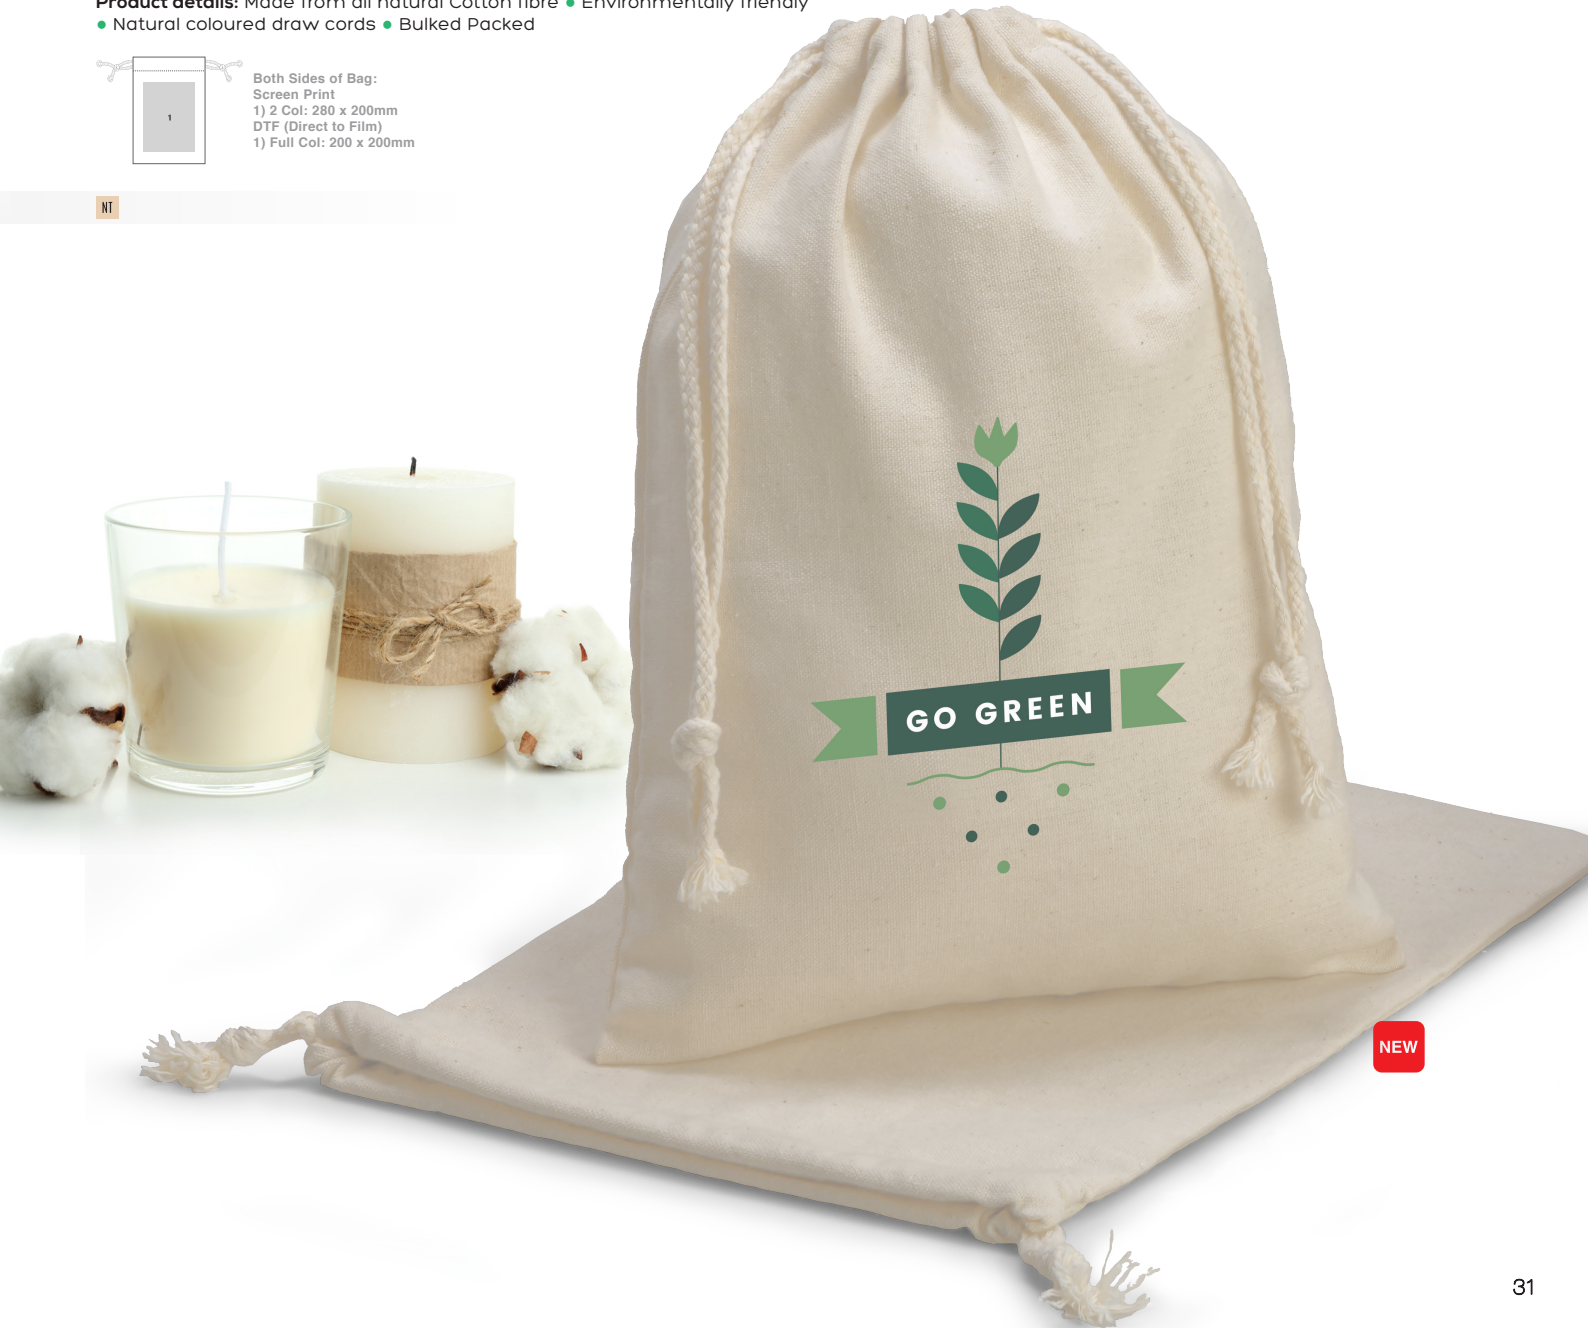

SB2250

Yuki Drawstring Bag

Material: 220gsm Cotton

Product size: 26.5(W) x 38.5(L)

Product details: Made from all natural Cotton fibre • Environmentally friendly

• Natural coloured draw cords • Bulked Packed

Both Sides of Bag:
Screen Print
1) 2 Col: 280 x 200mm
DTF (Direct to Film)
1) Full Col: 200 x 200mm

NT

NEW