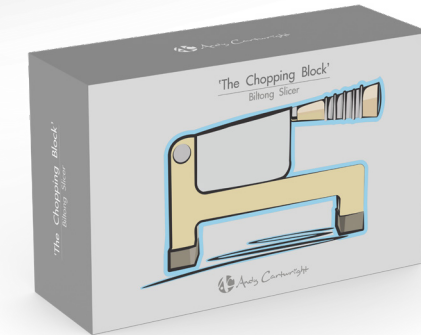

AC-2380
ANDY CARTWRIGHT
AFRIQUE DUSK STEAK KNIFE SET

- set of 4 steak knives: 21.2 (l) x 2.7 (w) 2 (h)
- precision stainless steel, zinc alloy with gold plating, and acacia wood finish
- presentation box: 26 (l) x 19.9 (w) 3.7 (h) cm

AC-2385
ANDY CARTWRIGHT
AFRIQUE DUSK CARVING SET

- knife: 32 (l) x 3 (w) x 2.2 (h)
- fork: 30.5 (l) x 3 (w) x 2.2 (h)
- precision stainless steel, zinc alloy with gold plating and acacia wood finish
- presentation box: 37.5 (l) x 11.8 (w) x 4 (h)

AC-2165
ANDY CARTWRIGHT
LE'QUARTET CHEESE SET

- parmesan knife: 12.7 (l) x 3 (w) x 1.7 (h)
- cheese fork: 12.6 (l) x 3.3 (w) x 1.7 (h)
- hard cheese knife: 12 (l) x 4.7 (w) x 1.7 (h)
- cheese knife: 12 (l) x 4.7 (w) x 1.7 (h)
- stainless steel & acacia wood
- presentation box: 20.7 (l) x 16.3 (w) x 3.1 (h)

AC-2125
ANDY CARTWRIGHT
'THE CHOPPING BLOCK'
BILTONG SLICER

- 28 (l) x 8 (w) x 13.7 (h)
- rubber wood, stainless steel & silicone
- presentation box: 25.8 (l) x 8.8 (w) x 16.5 (h)

Andy Cartwright

AC-2020
 ANDY CARTWRIGHT
 'I AM SOUTH AFRICAN'
 CHEESE SET