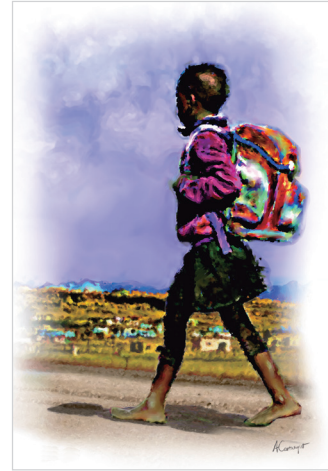

This notebook features custom illustrations by proudly South African designer Andy Cartwright.

'School Run'